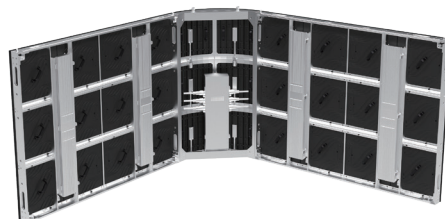

Leyard LA Series

Outdoor Fixed Installation LED Display

Leyard® LA Series outdoor fixed installation LED displays feature a lightweight, thin, high-strength aluminum construction with a heat-resistant design that withstands harsh weather conditions and extreme temperatures. Both the display cabinets and modules are waterproof and feature an IP65 Ingress Protection Rating. The displays offer fully front or rear service maintenance making them ideal for DOOH advertising, billboards, building facades, sports venues and more.

Aluminum Structure
Lightweight and offers excellent heat dissipation

High Brightness
Visible in sunlight and improves outdoor visibility

Easy Maintenance
Front side installation with 100% front or rear service

Lower Consumption
Eco-friendly, and extends display lifespan

Curved Splicing
Curved cabinets for outdoor naked-eye 3D screen

2-Year Warranty
Leyard LED Standard Limited Warranty

- 4.4, 6.7 & 10mm pixel pitches
- Brightness up to 7500 nits
- Supports curves & right-angle splicing installations
- IP65 outdoor protection rating